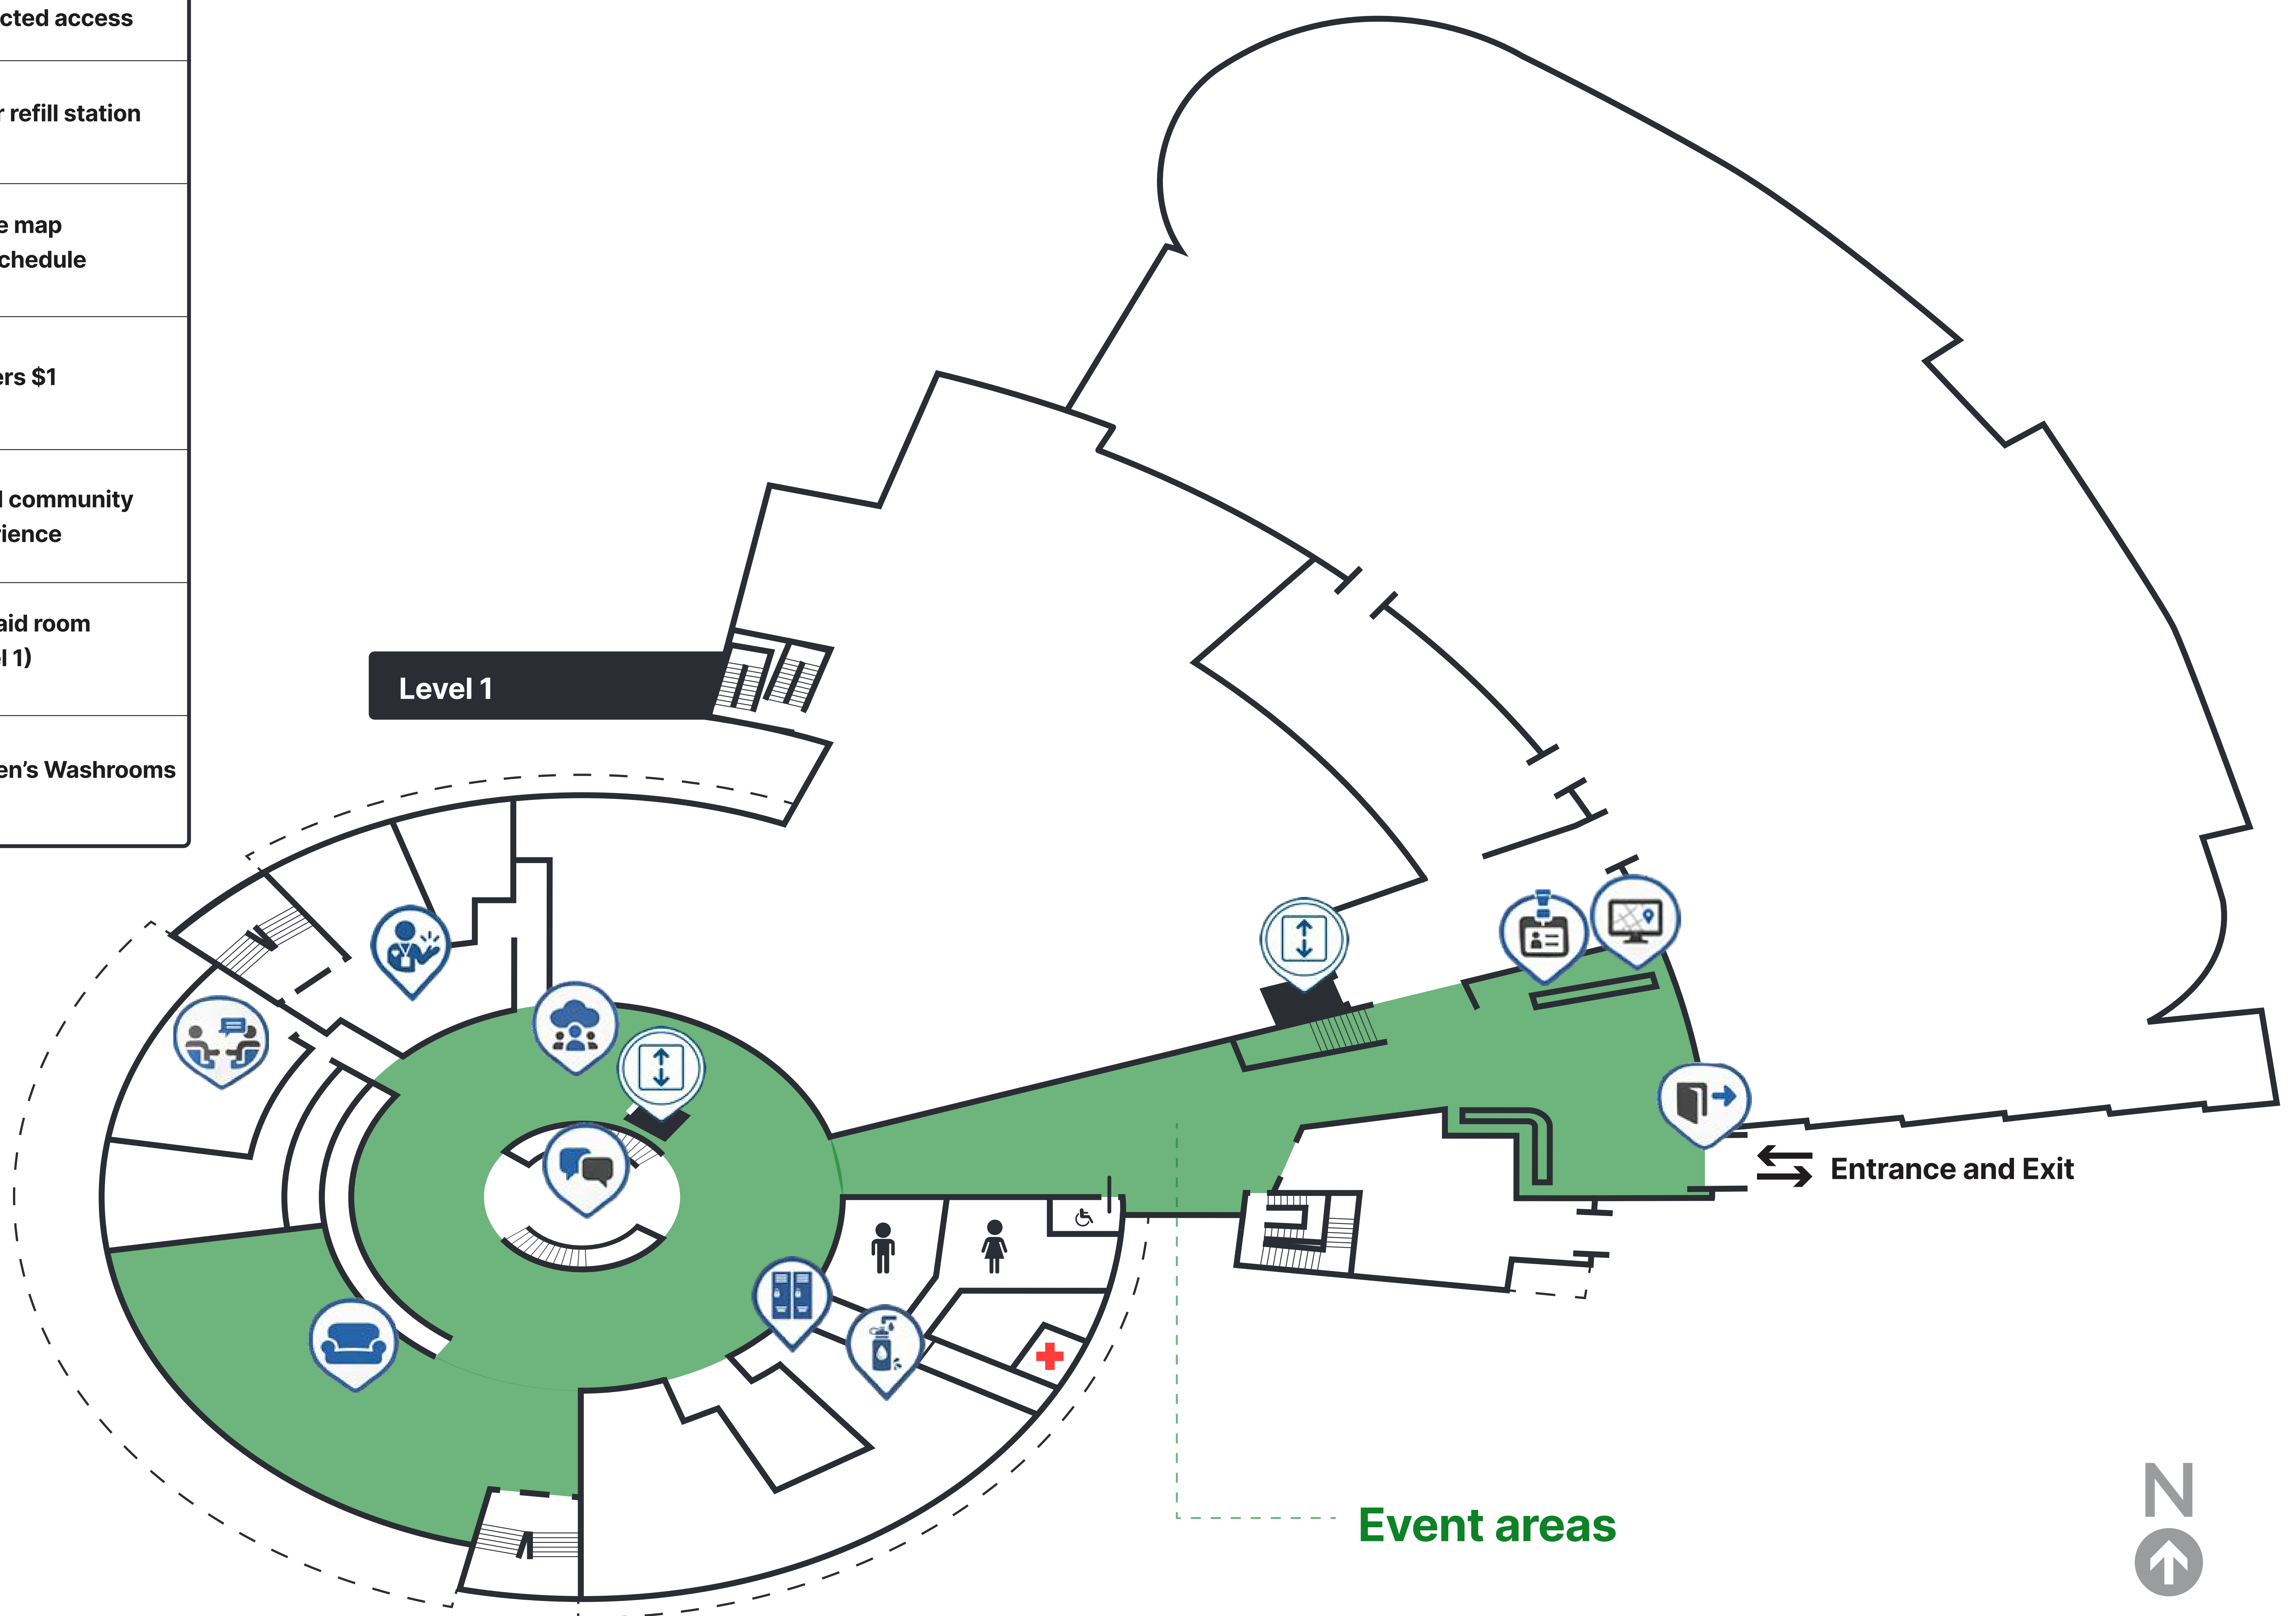

Level 1

Volunteers lounge restricted access	Speakers lounge restricted access
Community lounge food and drinks	Water refill station
Registration and tickets	Venue map and schedule
Entrance and exit	Lockers \$1
Community stage	Cloud community experience
Elevator	First aid room (Level 1)
Men's Washrooms	Women's Washrooms

Level 2

Main stage	Cloud chamber
Artificial Intelligence experience	Hackathon teams room
Sound and visual experience	Venue map and schedule
Cloud security experience	Water refill station
Quiet area to take phone calls	Lockers \$1
No food or drink allowed	After party entrance restricted access
Men's Washrooms	Women's Washrooms
Elevator	Workshop